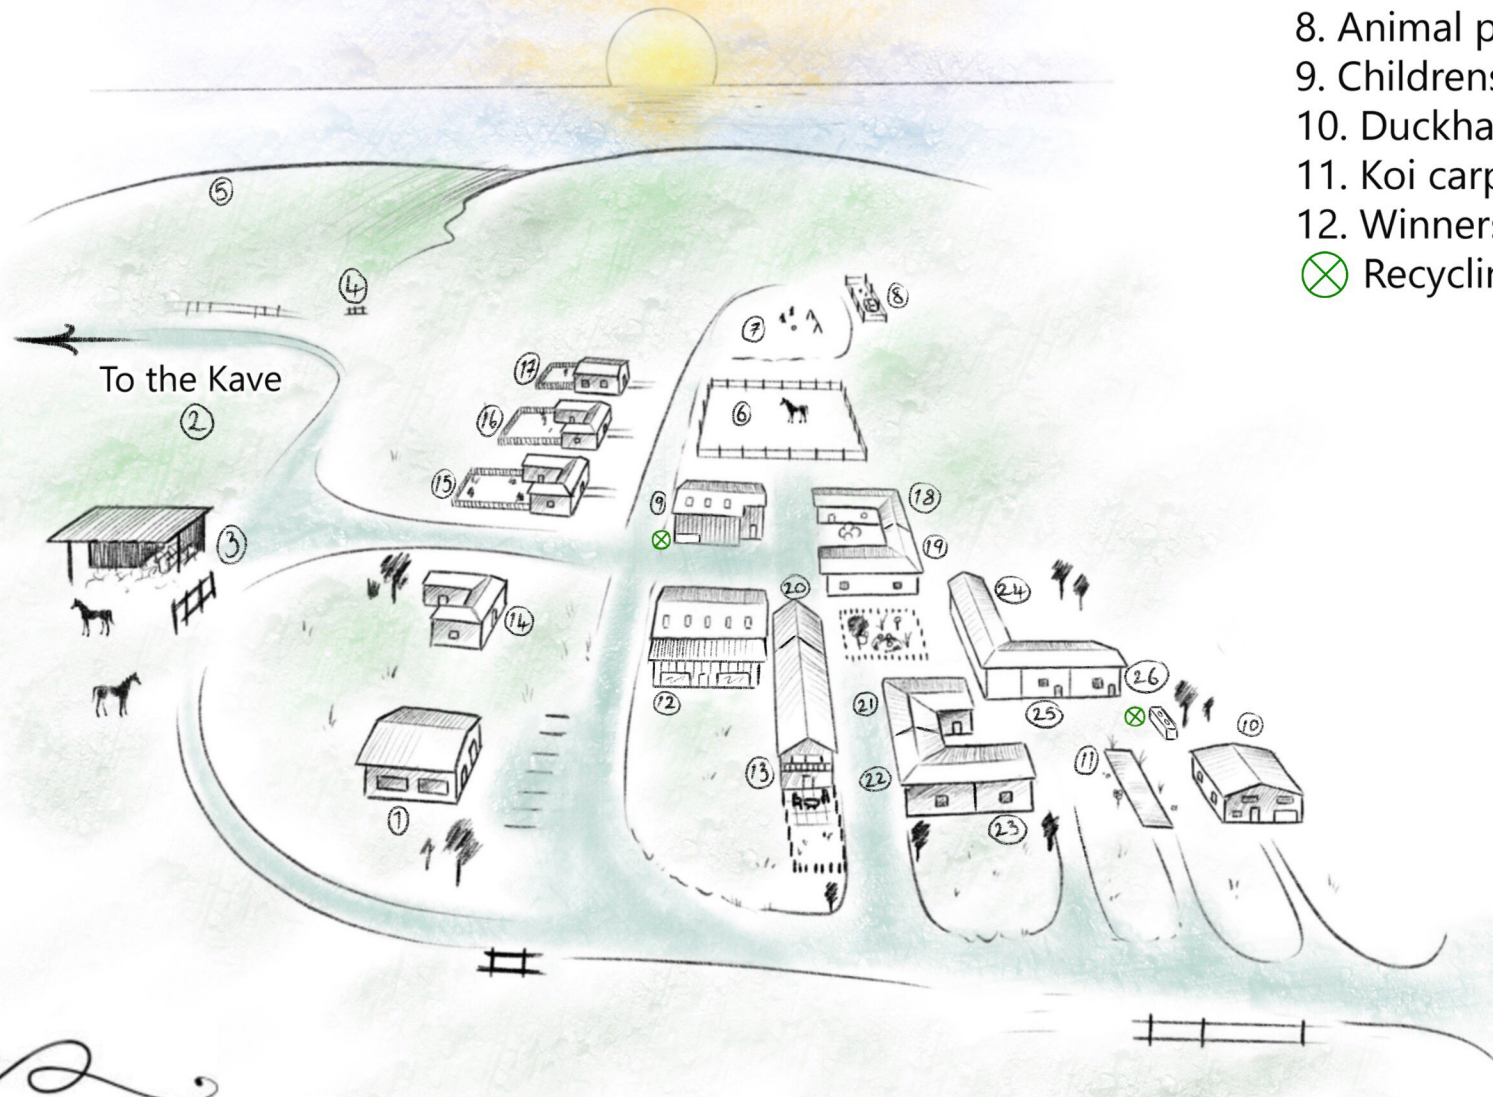

# WESTWARD LIVING

1. Main Reception
2. Ocean Kave and Sunset rooms
3. Barn / Horses winter turnout
4. Horses summer turnout
5. National Trust lookout
6. Sand school
7. Childrens play area
8. Animal petting (goats, chickens etc)
9. Childrens play barn and pool
10. Duckhaven farmhouse
11. Koi carp pond
12. Winners Box
- ⊗ Recycling Unit

- Cottages
13. Royal Celerity
  14. The Farriers
  15. Furlong
  16. The Gallops
  17. Kalas
  18. Frankies
  19. Sadlers
  20. The Paddocks
  21. Smiley
  22. Star
  23. Dream
  24. Warm Winter
  25. Silca Blanka
  26. Surcoat